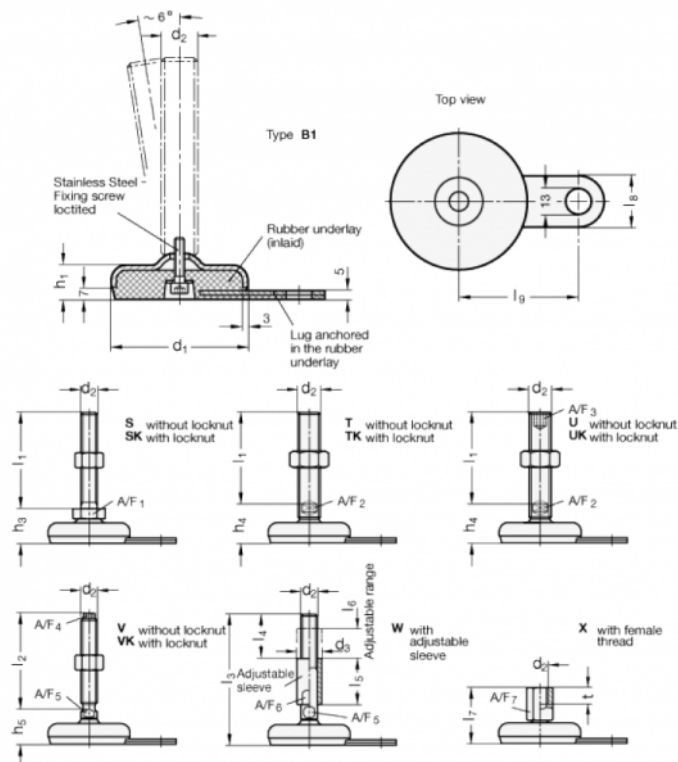

Article number: 203380M1050B1SK  
 Description: E+G levelling foot  
 GN 33-80-M10-50-B1-SK, Stainless steel  
 Note: SK With nut, External hexagon at the bottom

## Measures

- A/F1 = 17
- d1 = 80
- d2 = M10
- h1 = 20
- h3 = 28
- l1 = 50
- l8 = 30
- l9 = 70